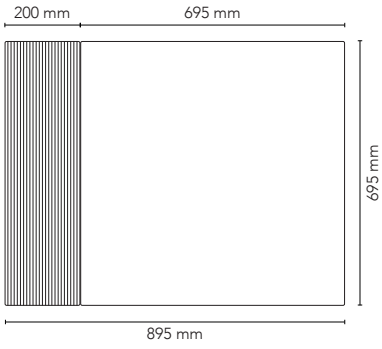

sizes & orientation

MTCR7090