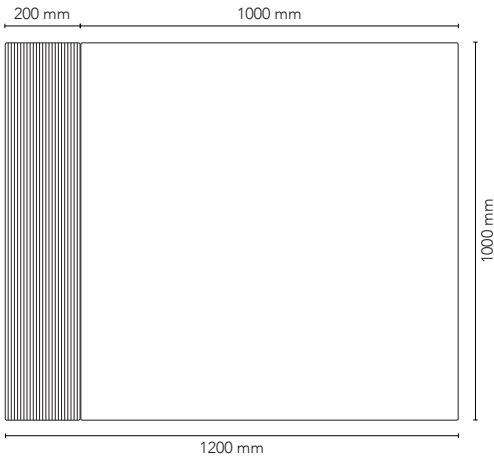

MTCR100120